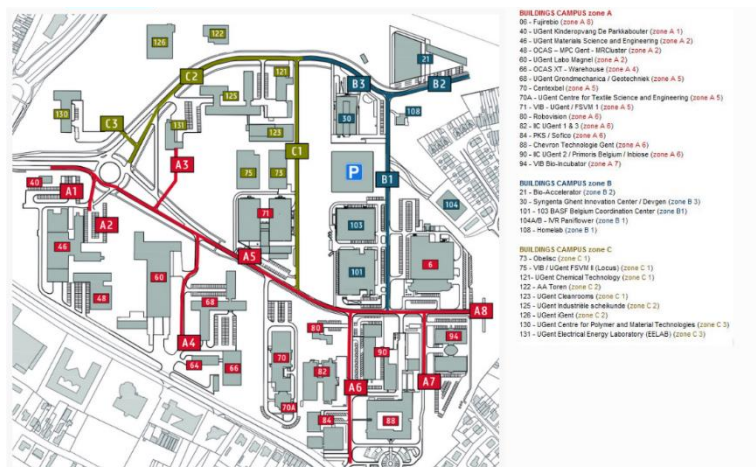

- If you reach the venue by **car**, please check the info below: