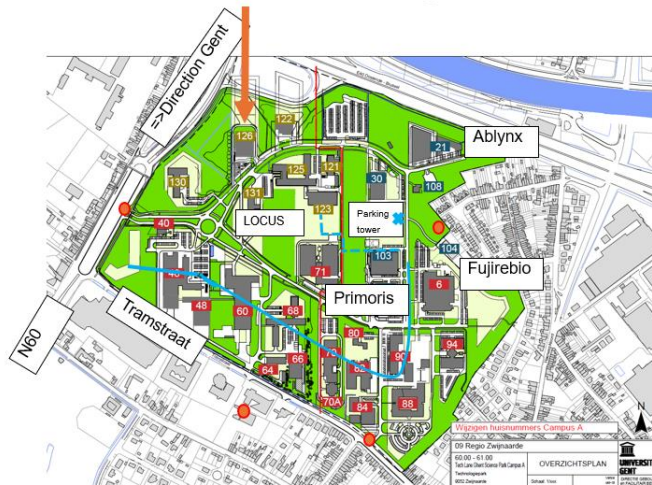

2-3 July 2024

Ghent University
ArcelorMittal Steelanol plant visit

Event venue

The venues of the workshop and visit will be:

- **July 2-3: Workshop** at **iGent (Building 126) Science Park of Ghent University** (Technologiepark-Zwijnaarde 126, 9052 Ghent, Belgium)
- **July 3rd afternoon: Visit** at **ArcelorMittal Steelanol Plant** (John Kennedylaan 51 - 9042 Ghent, Belgium)

- When you arrive at the Gent-Sint-Pieters train station, to reach Ghent University:
 - Take **Bus** nr 70 (12 min) to the Zwijnaarde Technologiepark (Campus) stop.
- The iGent tower is located at campus Ardoyen UGent in the Tech Lane Science Park, Ghent-Zwijnaarde (see orange arrow)

Please note that the organisers will provide a bus transfer to the plant, and the drop-off destination of the bus after the visit will be Gent-Sint-Pieters train station. So, if you use a car to reach our event, it would be better to use your car to reach the plant as parking spots will be provided. More details are on the attached agenda.

Hotel (4-star hotel)				
Hotel Gravensteen (3-star hotel)	https://www.gravensteen.be/en/?gad_source=1&gclid=EAlaIqObChMIzMGoqjHhQMVsjNQ_Bh1CRQOsEAA_YASAAEgIY5_D_BwE	Jan Breydelstraat 35, 9000 Gent	19min by public transport	40min by public transport
Ghent River Hotel (4-star hotel)	https://www.ghent-river-hotel.be/en/?gad_source=1&gclid=EAlaIqObChMli8D-1KnHhQMVg_pMAh1neQ86EAA_YASAAEgIRQvD_BwE	Waaistraat 5, 9000 Gent	22min by public transport	40min by public transport